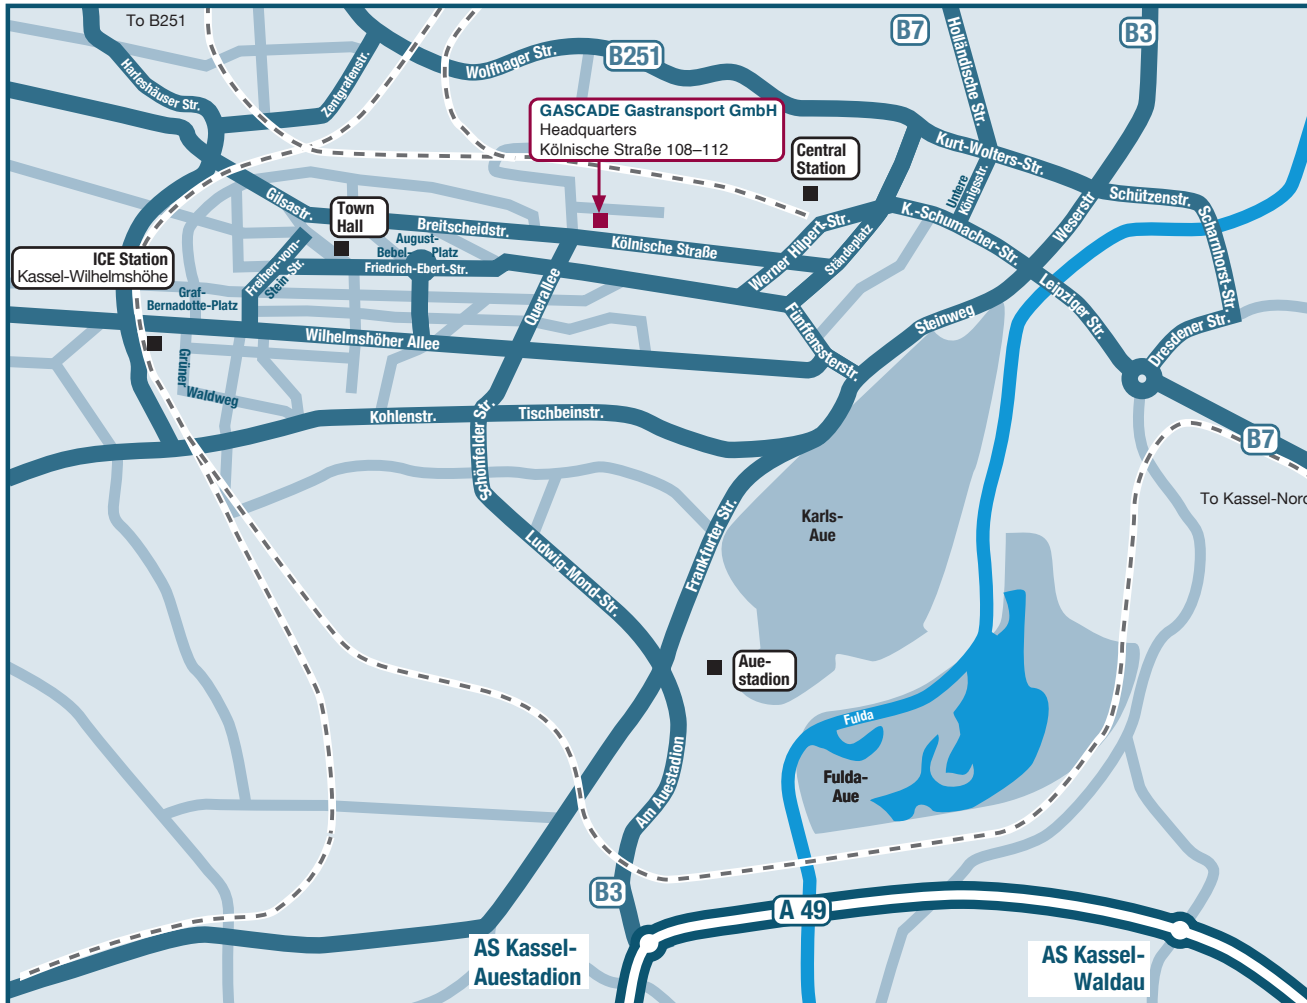

Kassel – Headquarters

Directions

By train:

Take tram line 4 (destinations “Papierfabrik”, “Helsa”, or “Hessisch Lichtenau Bürgerhaus”) from ICE Station Wilhelmshöhe and exit at tram stop “Querallee”.

Continue on foot along Querallee and Parkstraße and turn right into Kölnische Straße. **GASCADE Headquarters (Kölnische Straße 108-112)** is located on the left-hand side.

Detail