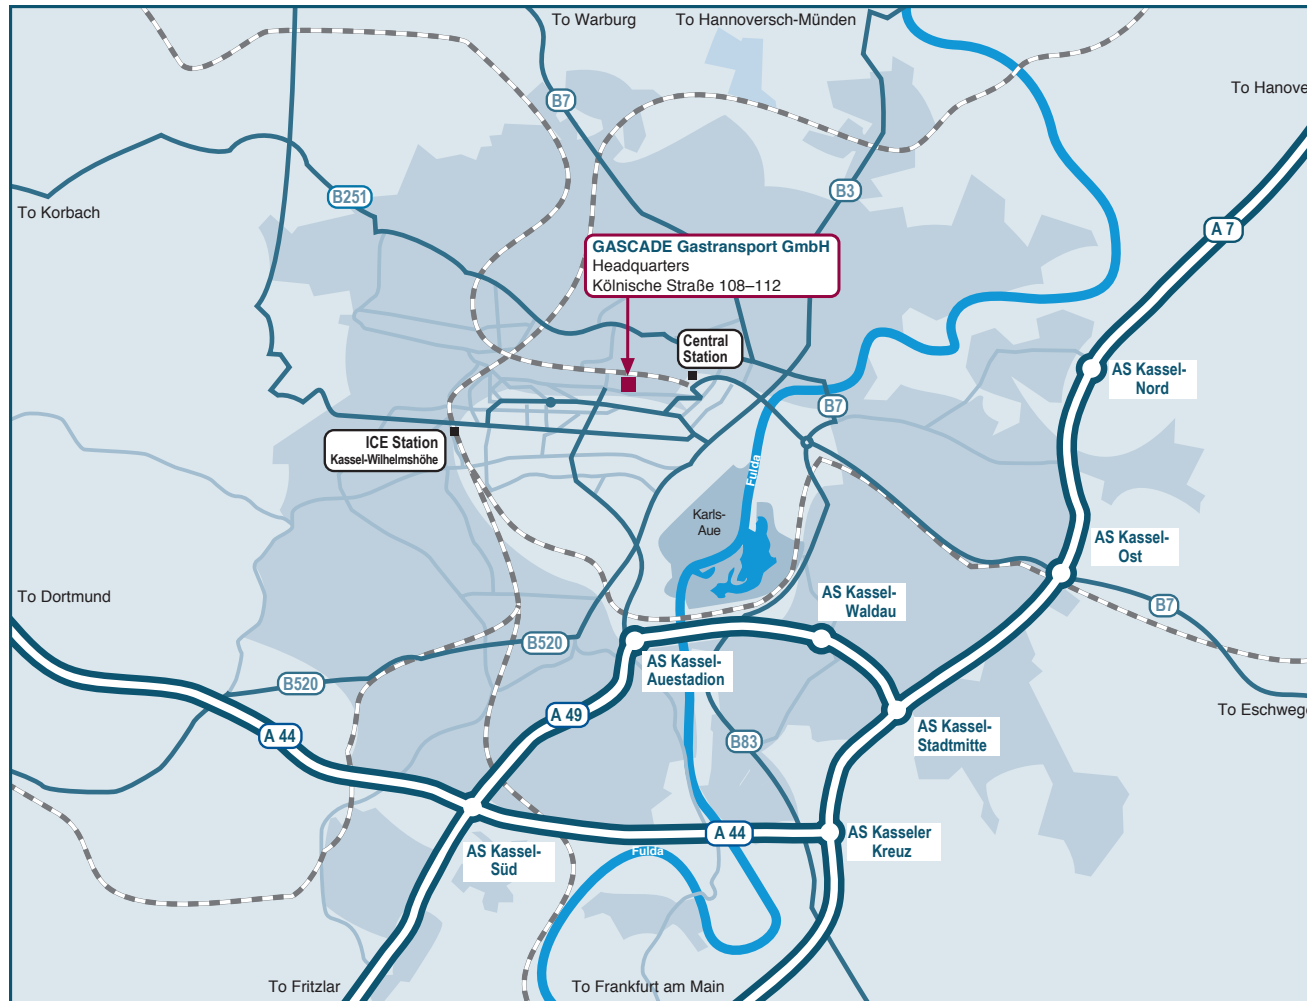

GASCADE Gastransport GmbH

Kölnische Straße 108–112
34119 Kassel, Germany
Phone +49 561 934-0
Fax +49 561 934-1208
contact@gascade.de
www.gascade.de

Kassel – Headquarters

Overview

Directions

By car:

Coming from Frankfurt or Hanover via Autobahn A7, exit at Kassel-Stadtmitte. Continue on Autobahn A49 to Marburg and exit at Kassel-Auestadion.

Coming from Dortmund via Autobahn A44, exit at Kassel-Süd. Continue on Autobahn A49 to Hamburg/Hanover and exit at Kassel-Auestadion. After exiting at Kassel-Auestadion, continue straight ahead on Ludwig-Mond-Straße and Schönfelder Straße.

To reach GASCADE Headquarters (Kölnische Straße 108-112) continue on Schönfelder Straße and Querallee and turn right into Kölnische Straße. The building is on the left hand side.

GASCADE Gastransport GmbH