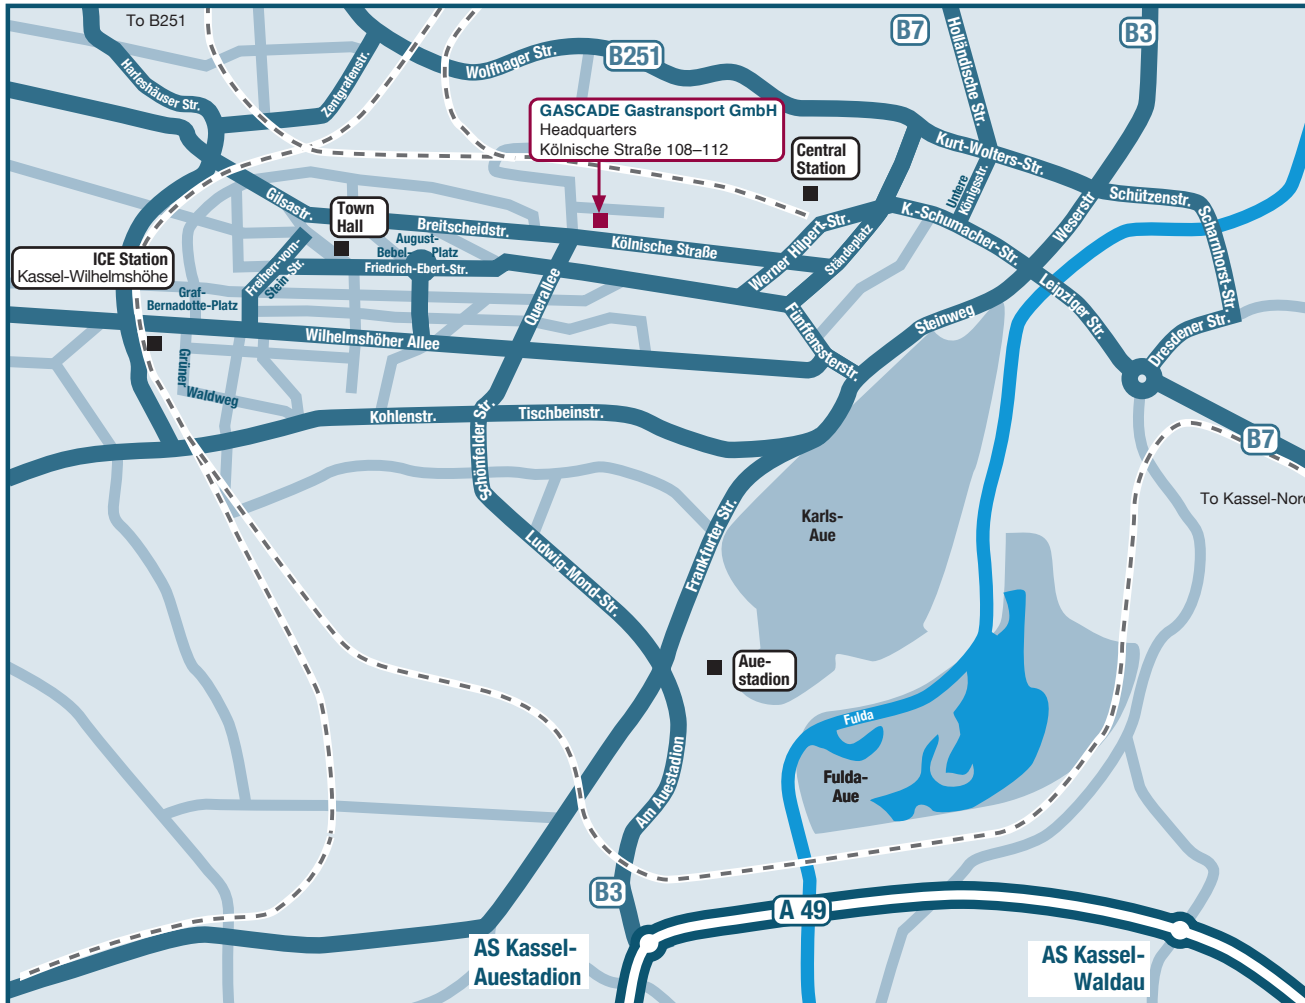

Kassel – Headquarters

Directions

By train:

Take tram line 4 (destinations “Papierfabrik”, “Helsa”, or “Hessisch Lichtenau Bürgerhaus”) from ICE Station Wilhelmshöhe and exit at tram stop “Querallee”.

Continue on foot along Querallee and Parkstraße and turn right into Kölnische Straße. **GASCADE Headquarters (Kölnische Straße 108-112)** is located on the left-hand side.

Detail