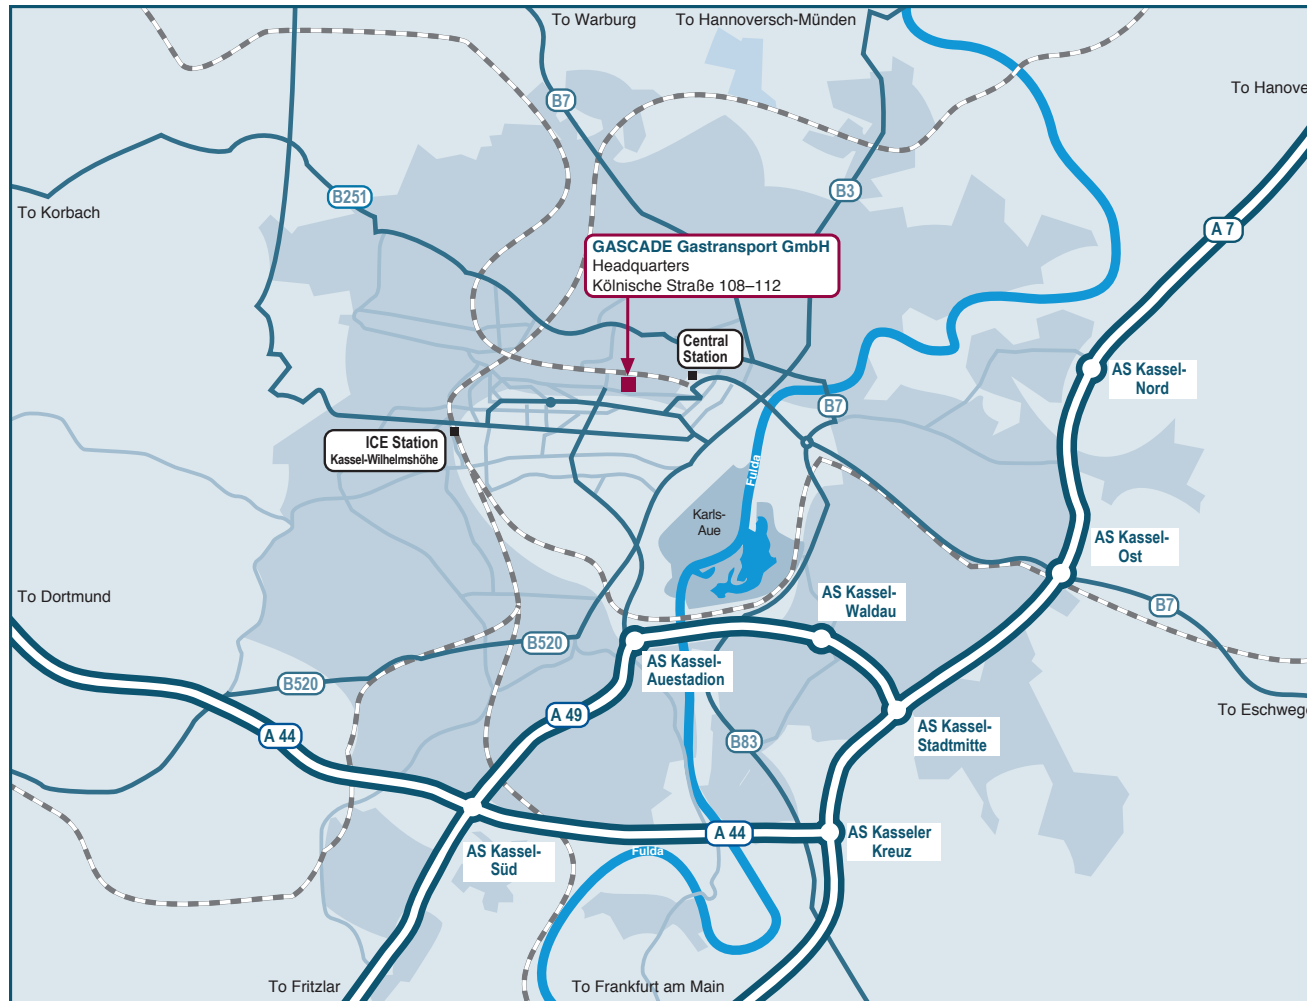

GASCADE Gastransport GmbH

Kölnische Straße 108–112
34119 Kassel, Germany
Phone +49 561 934-0
Fax +49 561 934-1208
contact@gascade.de
www.gascade.de

Kassel – Headquarters

Directions

By car:

Coming from Frankfurt or Hanover via Autobahn A7, exit at Kassel-Stadtmitte. Continue on Autobahn A49 to Marburg and exit at Kassel-Auestadion.

Coming from Dortmund via Autobahn A44, exit at Kassel-Süd. Continue on Autobahn A49 to Hamburg/Hanover and exit at Kassel-Auestadion. After exiting at Kassel-Auestadion, continue straight ahead on Ludwig-Mond-Straße and Schönfelder Straße.

To reach GASCADE Headquarters (Kölnische Straße 108-112) continue on Schönfelder Straße and Querallee and turn right into Kölnische Straße. The building is on the left hand side.

Overview

GASCADE Gastransport GmbH